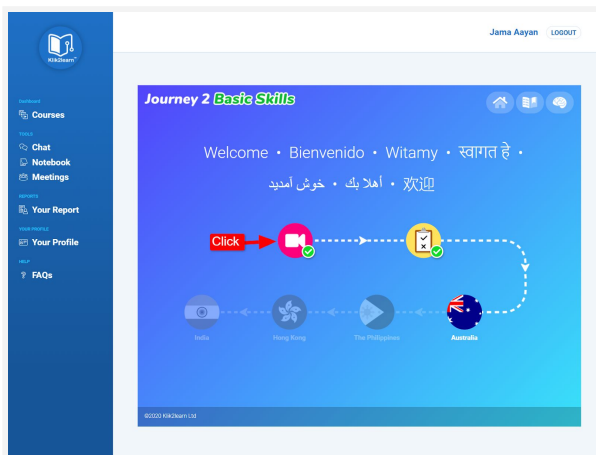

Step 5 Start course