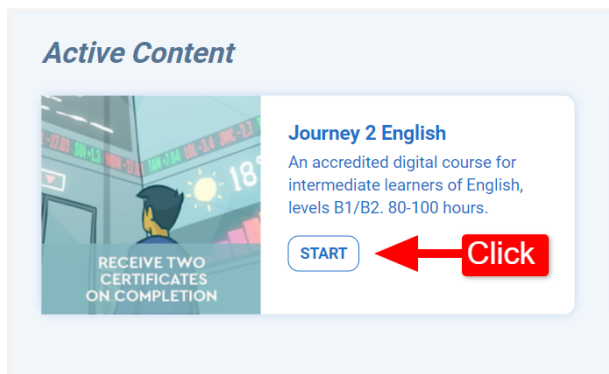

How to login to Journey 2 English

- Step 1 Open Email from Klik2learn
- Step 2 Click <https://edu.klik2learn.com/>
- Step 3 Sign in to your account

- Step 4 Click on the course Journey 2 English

- Step 5 Click start