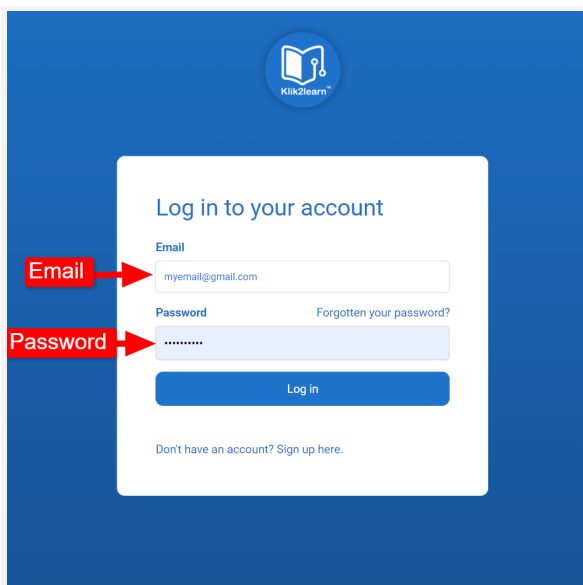

How to login to Journey 2 English

- Step 1 Open Email from Klik2learn
- Step 2 Click <https://edu.klik2learn.com/>
- Step 3 Sign in to your account

- Step 4 Click on the course Journey 2 English

- Step 5 Click start

Enjoy the course, you can go as fast as you like in your own time. I will be in contact with you about your progress.

Remember to complete the last two activities of each module to gain your achievement in each module. You need achievements in all 10 modules to gain your certificate.