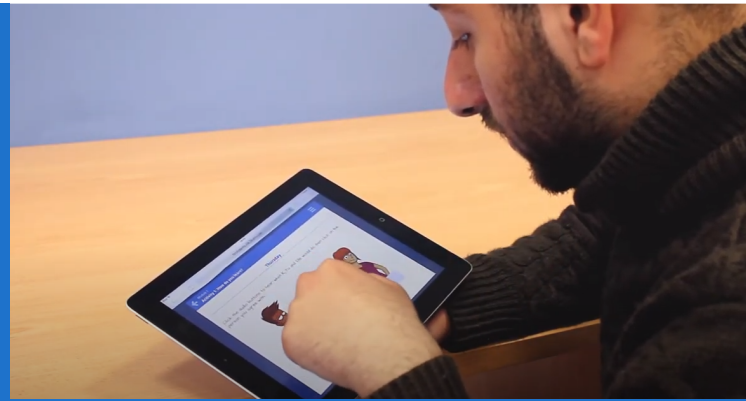

ENGLISH SKILLS TEST

Assess English proficiency level with the short or full English Skills Test.

ENGLISH SKILLS TEST

Use as a stand alone test for English proficiency and/or as an 'entry' and 'exit' test for each course.

1. Short Auto-marked Tests

Test Level (CEFR)	Beginner Test A0, A1, A2	Intermediate Test B1, B2	Advanced Test C1,C2
Skills	1. Reading 2. Listening	1. Reading 2. Listening	1. Reading 2. Listening
Marking	Auto-marked	Auto-marked	Auto-marked
Duration	30 minutes	30 minutes	30 minutes
Results	Instant Report	Instant Report	Instant Report
Delivery	Anytime, online, at home or in the classroom	Anytime, online, at home or in the classroom	Anytime, online, at home or in the classroom

The short auto-marked tests provide an instant report on reading and listening skills.

2. Full Tutor-marked Tests

Test Level (CEFR)	Beginner Test A0, A1, A2	Intermediate Test B1, B2	Advanced Test C1,C2
Skills	1. Reading 2. Listening 3. Speaking 4. Writing } Tutor marked	1. Reading 2. Listening 3. Speaking 4. Writing } Tutor marked	1. Reading 2. Listening 3. Speaking 4. Writing } Tutor marked
Marking	Auto + Tutor marked	Auto + Tutor marked	Auto + Tutor marked
Duration	1 hour	1 hour	1 hour
Results	Tutor Mark (2-7 days)	Tutor Mark (2-7 days)	Tutor Mark (2-7 days)
Delivery	Anytime, online, at home or in the classroom	Anytime, online, at home or in the classroom	Anytime, online, at home or in the classroom